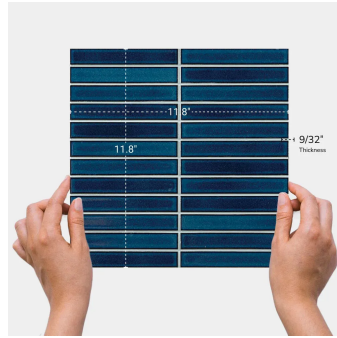

Biyusai Blue Glossy Porcelain Mosaic Tile

[View Product](#)

SKU	ATIM15BYA4SP
Item size	11.8x11.8 inch
Tile Finish	Glossy
Priced By	sf
Pieces Per Box	16
Weight	2.94
Shade Variation	V1 (uniform)

Material	Porcelain
Thickness	9/32 inch
Coverage	0.935
Sold By	box
Sq Ft Per Box	14.96
Tile Use	Indoor Walls, Light traffic floors, Shower Walls, Shower Floor, Heat areas up to 150F, Commercial walls
Country of Origin	Japan