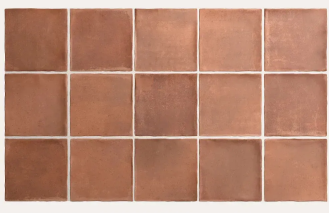

# Cotto 4x4 Matte Porcelain Tile - Sample

[View Product](#)

SKU	AT447573MT
Item size	4x4 inch
Tile Finish	Matte
Coverage	0.110
Sold By	box
Sq Ft Per Box	5.5
Tile Use	Outdoors, Indoor Walls, Light traffic floors, High traffic floors, Shower Walls, Shower Floor, Steam Room, Swimming Pool, Heat areas up to 150F, Commercial walls, Commercial Floors
Recommended thinset	Laticrete 254 Platinum
Country of Origin	Spain

Material	Porcelain
Thickness	5/16 inch
Mounting type	Loose
Priced By	sf
Pieces Per Box	50
Weight	3.42
Shade Variation	V3
Recommended Grout 1	Laticrete Permacolor White