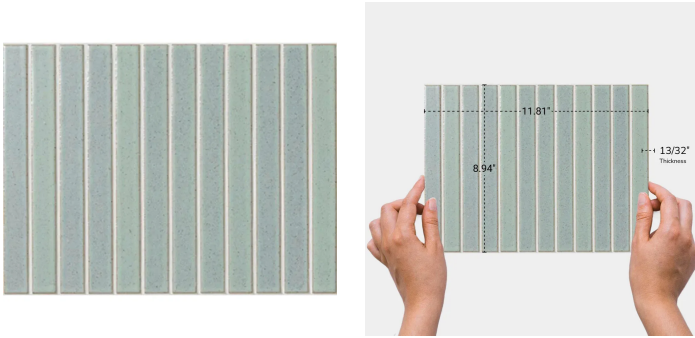

Nagi Seiji Glossy Porcelain Mosaic Tile

[View Product](#)

SKU	ATP1NGB2SP
Item size	8.94x11.81 inch
Tile Finish	Glossy
Priced By	sf
Pieces Per Box	16
Weight	4.43
Shade Variation	V2 (slight)

Material	Porcelain
Thickness	13/32 inch
Coverage	0.713
Sold By	box
Sq Ft Per Box	11.41
Tile Use	Indoor Walls, Light traffic floors, Shower Walls, Shower Floor, Heat areas up to 150F, Commercial walls
Country of Origin	Japan