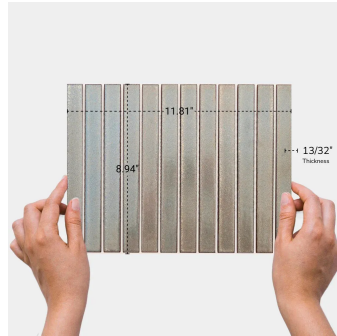

Nagi Olive Glossy Porcelain Mosaic Tile

[View Product](#)

SKU	ATP1NGB4SP
Item size	8.94x11.81 inch
Tile Finish	Glossy
Priced By	sf
Pieces Per Box	16
Weight	4.43
Shade Variation	V2 (slight)

Material	Porcelain
Thickness	13/32 inch
Coverage	0.713
Sold By	box
Sq Ft Per Box	11.41
Tile Use	Indoor Walls, Light traffic floors, Shower Walls, Shower Floor, Heat areas up to 150F, Commercial walls
Country of Origin	Japan