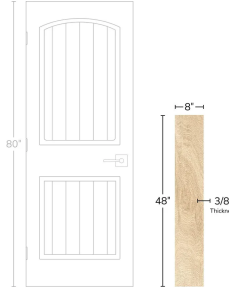

# Light Brown 8x48 Wood Look Matte Porcelain Tile

[View Product](#)

SKU	AT848MNLCA
Item size	8x48 inch
Tile Finish	Matte
Priced By	sf
Pieces Per Box	7
Weight	3.878
Shade Variation	V2
Recommended thinset	Laticrete 254 Platinum
Country of Origin	Spain

Material	Porcelain
Thickness	3/8 inch
Coverage	2.579
Sold By	box
Sq Ft Per Box	18.05
Tile Use	Outdoors, Indoor Walls, Light traffic floors, High traffic floors, Shower Walls, Shower Floor, Steam Room, Swimming Pool, Heat areas up to 150F, Commercial walls, Commercial Floors
Tile Edges	Rectified
Recommended Grout 1	Laticrete Permacolor White