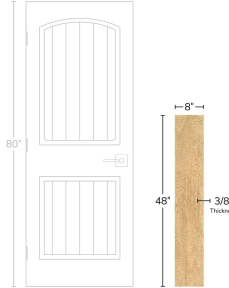

Natural Brown 8x48 Wood Look Matte Porcelain Tile

[View Product](#)

SKU	AT848MNNCA
Item size	8x48 inch
Tile Finish	Matte
Priced By	sf
Pieces Per Box	7
Weight	3.878
Shade Variation	V2
Recommended thinset	Laticrete 254 Platinum
Country of Origin	Spain

Material	Porcelain
Thickness	3/8 inch
Coverage	2.579
Sold By	box
Sq Ft Per Box	18.05
Tile Use	Outdoors, Indoor Walls, Light traffic floors, High traffic floors, Shower Walls, Shower Floor, Steam Room, Swimming Pool, Heat areas up to 150F, Commercial walls, Commercial Floors
Tile Edges	Rectified
Recommended Grout 1	Laticrete Permacolor White