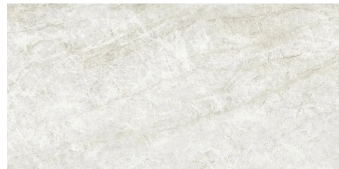

# Beige 24x48 Marble Look Glossy Porcelain Tile

[View Product](#)

SKU	AT2448TAJSPCA
Item size	24x48 inch
Tile Finish	Polished
Priced By	sf
Pieces Per Box	2
Weight	4.129
Shade Variation	V2
Recommended thinset	Laticrete 254 Platinum
Country of Origin	Italy

Material	Porcelain
Thickness	3/8 inch
Coverage	7.75
Sold By	box
Sq Ft Per Box	15.5
Tile Use	Outdoors, Indoor Walls, Light traffic floors, High traffic floors, Shower Walls, Swimming Pool, Heat areas up to 150F, Commercial walls
Tile Edges	Rectified
Recommended Grout 1	Laticrete Permacolor White