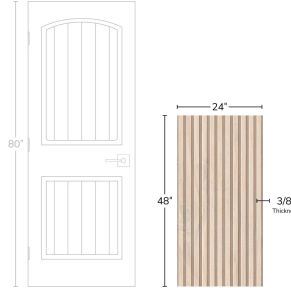

Light Brown 24x48 Wood Look Matte Fluted Porcelain Tile

[View Product](#)

SKU	AT2448DHSCA
Item size	24x48 inch
Tile Finish	Matte
Priced By	sf
Pieces Per Box	2
Weight	4.194
Shade Variation	V2
Recommended thinset	Laticrete 254 Platinum
Country of Origin	Spain

Material	Porcelain
Thickness	3/8 inch
Coverage	7.75
Sold By	box
Sq Ft Per Box	15.5
Tile Use	Outdoors, Indoor Walls, Light traffic floors, High traffic floors, Shower Walls, Swimming Pool, Heat areas up to 150F, Commercial walls
Tile Edges	Rectified
Recommended Grout 1	Laticrete Permacolor White