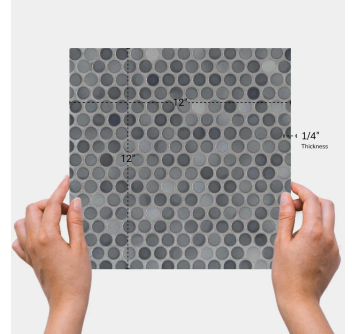

Azul Blue Penny Round Polished Porcelain Mosaic

[View Product](#)

| | |
|---------------------|----------------------|
| SKU | ATORBAZCA |
| Item size | 12x12 inch |
| Chip size | 0.75 inch |
| Mounting type | Mesh Mounted |
| Priced By | sheet |
| Pieces Per Box | 15 |
| Weight | 1.75 |
| Shade Variation | V3 (moderate) |
| Recommended Grout 1 | Laticrete Permacolor |

| | |
|---------------------|--|
| Material | Porcelain |
| Thickness | 1/4 inch |
| Tile Finish | Glossy |
| Coverage | 1.000 |
| Sold By | sheet |
| Sq Ft Per Box | 15 |
| Tile Use | Outdoors, Indoor Walls, Light traffic floors, High traffic floors, Shower Walls, Shower Floor, Steam Room, Swimming Pool, Heat areas up to 150F, Commercial walls, Commercial Floors |
| Recommended thinset | Laticrete 254 Platinum |
| Country of Origin | Thailand |