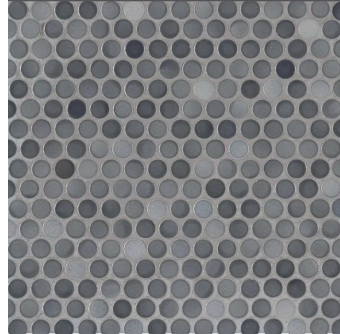

Azul Blue Penny Round Polished Porcelain Mosaic

[View Product](#)

| | |
|---------------------|----------------------|
| SKU | ATORBAZCA |
| Item size | 12x12 inch |
| Chip size | 0.75 inch |
| Mounting type | Mesh Mounted |
| Priced By | sheet |
| Pieces Per Box | 15 |
| Weight | 1.75 |
| Shade Variation | V3 (moderate) |
| Recommended Grout 1 | Laticrete Permacolor |

| | |
|---------------------|--|
| Material | Porcelain |
| Thickness | 1/4 inch |
| Tile Finish | Glossy |
| Coverage | 1.000 |
| Sold By | sheet |
| Sq Ft Per Box | 15 |
| Tile Use | Outdoors, Indoor Walls, Light traffic floors, High traffic floors, Shower Walls, Shower Floor, Steam Room, Swimming Pool, Heat areas up to 150F, Commercial walls, Commercial Floors |
| Recommended thinset | Laticrete 254 Platinum |
| Country of Origin | Thailand |