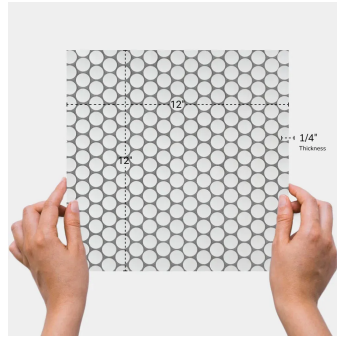

White Penny Round Matte Porcelain Mosaic

[View Product](#)

SKU	ATORBBLMCA
Item size	12x12 inch
Chip size	0.75 inch
Mounting type	Mesh Mounted
Priced By	sheet
Pieces Per Box	15
Weight	1.75
Shade Variation	V3 (moderate)
Recommended Grout 1	Laticrete Permacolor

Material	Porcelain
Thickness	1/4 inch
Tile Finish	Matte
Coverage	1.000
Sold By	sheet
Sq Ft Per Box	15
Tile Use	Outdoors, Indoor Walls, Light traffic floors, High traffic floors, Shower Walls, Shower Floor, Steam Room, Swimming Pool, Heat areas up to 150F, Commercial walls, Commercial Floors
Recommended thinset	Laticrete 254 Platinum
Country of Origin	Thailand