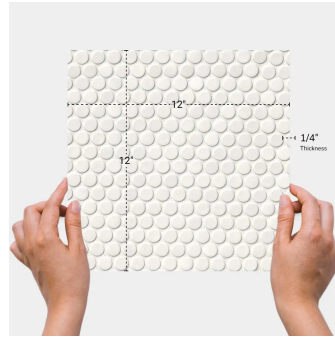

# White Penny Round Polished Porcelain Mosaic

[View Product](#)

SKU	ATORBWHGCA
Item size	12x12 inch
Chip size	0.75 inch
Mounting type	Mesh Mounted
Priced By	sheet
Pieces Per Box	15
Weight	1.75
Shade Variation	V3 (moderate)
Recommended Grout 1	Laticrete Permacolor

Material	Porcelain
Thickness	1/4 inch
Tile Finish	Glossy
Coverage	1.000
Sold By	sheet
Sq Ft Per Box	15
Tile Use	Outdoors, Indoor Walls, Light traffic floors, High traffic floors, Shower Walls, Shower Floor, Steam Room, Swimming Pool, Heat areas up to 150F, Commercial walls, Commercial Floors
Recommended thinset	Laticrete 254 Platinum
Country of Origin	Thailand