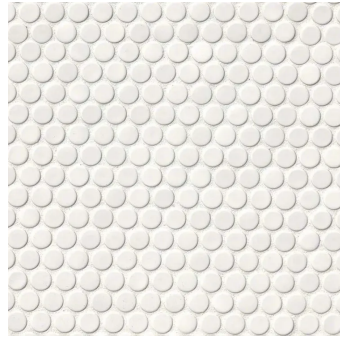

# White Penny Round Polished Porcelain Mosaic

[View Product](#)

SKU	ATORBWHGCA
Item size	12x12 inch
Chip size	0.75 inch
Mounting type	Mesh Mounted
Priced By	sheet
Pieces Per Box	15
Weight	1.75
Shade Variation	V3 (moderate)
Recommended Grout 1	Laticrete Permacolor

Material	Porcelain
Thickness	1/4 inch
Tile Finish	Glossy
Coverage	1.000
Sold By	sheet
Sq Ft Per Box	15
Tile Use	Outdoors, Indoor Walls, Light traffic floors, High traffic floors, Shower Walls, Shower Floor, Steam Room, Swimming Pool, Heat areas up to 150F, Commercial walls, Commercial Floors
Recommended thinset	Laticrete 254 Platinum
Country of Origin	Thailand