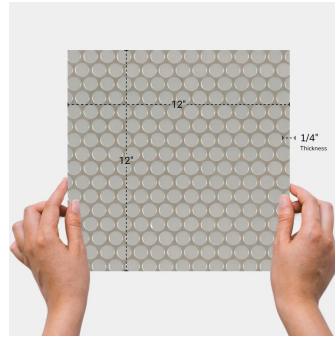

Gray Penny Round Polished Porcelain Mosaic

[View Product](#)

SKU	ATORBGRGCA
Item size	12x12 inch
Chip size	0.75 inch
Mounting type	Mesh Mounted
Priced By	sheet
Pieces Per Box	15
Weight	1.75
Shade Variation	V3 (moderate)
Recommended Grout 1	Laticrete Permacolor

Material	Porcelain
Thickness	1/4 inch
Tile Finish	Glossy
Coverage	1.000
Sold By	sheet
Sq Ft Per Box	15
Tile Use	Outdoors, Indoor Walls, Light traffic floors, High traffic floors, Shower Walls, Shower Floor, Steam Room, Swimming Pool, Heat areas up to 150F, Commercial walls, Commercial Floors
Recommended thinset	Laticrete 254 Platinum
Country of Origin	Thailand