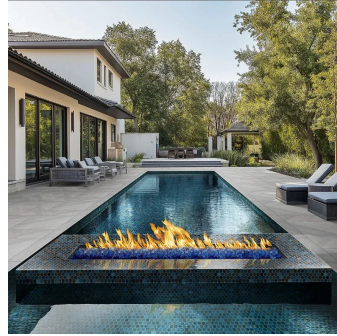

# Grigio Gray Mix Penny Round Polished Porcelain Mosaic

[View Product](#)

SKU	ATORBGRMCA
Item size	12x12 inch
Chip size	0.75 inch
Mounting type	Mesh Mounted
Priced By	sheet
Pieces Per Box	15
Weight	1.75
Shade Variation	V3 (moderate)
Recommended Grout 1	Laticrete Permacolor

Material	Porcelain
Thickness	1/4 inch
Tile Finish	Glossy
Coverage	1.000
Sold By	sheet
Sq Ft Per Box	15
Tile Use	Outdoors, Indoor Walls, Light traffic floors, High traffic floors, Shower Walls, Shower Floor, Steam Room, Swimming Pool, Heat areas up to 150F, Commercial walls, Commercial Floors
Recommended thinset	Laticrete 254 Platinum
Country of Origin	Thailand