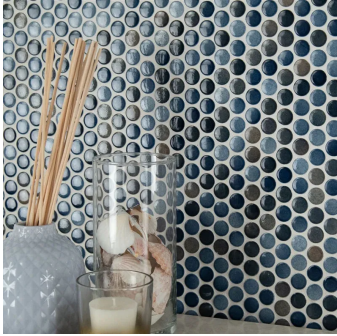

# Grigio Gray Mix Penny Round Polished Porcelain Mosaic

[View Product](#)

SKU	ATORBGRMCA
Item size	12x12 inch
Chip size	0.75 inch
Mounting type	Mesh Mounted
Priced By	sheet
Pieces Per Box	15
Weight	1.75
Shade Variation	V3 (moderate)
Recommended Grout 1	Laticrete Permacolor

Material	Porcelain
Thickness	1/4 inch
Tile Finish	Glossy
Coverage	1.000
Sold By	sheet
Sq Ft Per Box	15
Tile Use	Outdoors, Indoor Walls, Light traffic floors, High traffic floors, Shower Walls, Shower Floor, Steam Room, Swimming Pool, Heat areas up to 150F, Commercial walls, Commercial Floors
Recommended thinset	Laticrete 254 Platinum
Country of Origin	Thailand