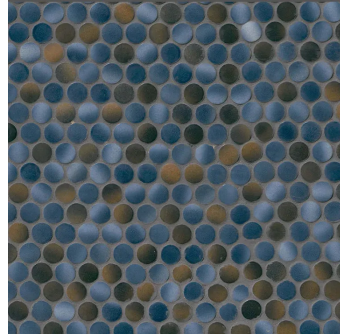

# Grigio Gray Mix Penny Round Polished Porcelain Mosaic

[View Product](#)

SKU	ATORBGRMCA
Item size	12x12 inch
Chip size	0.75 inch
Mounting type	Mesh Mounted
Priced By	sheet
Pieces Per Box	15
Weight	1.75
Shade Variation	V3 (moderate)
Recommended Grout 1	Laticrete Permacolor

Material	Porcelain
Thickness	1/4 inch
Tile Finish	Glossy
Coverage	1.000
Sold By	sheet
Sq Ft Per Box	15
Tile Use	Outdoors, Indoor Walls, Light traffic floors, High traffic floors, Shower Walls, Shower Floor, Steam Room, Swimming Pool, Heat areas up to 150F, Commercial walls, Commercial Floors
Recommended thinset	Laticrete 254 Platinum
Country of Origin	Thailand