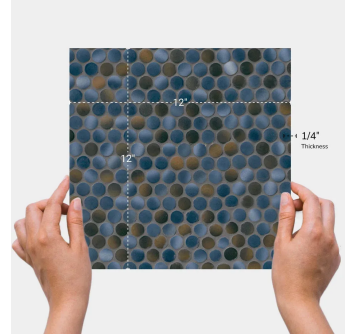

# Grigio Gray Mix Penny Round Polished Porcelain Mosaic

[View Product](#)

SKU	ATORBGRMCA
Item size	12x12 inch
Chip size	0.75 inch
Mounting type	Mesh Mounted
Priced By	sheet
Pieces Per Box	15
Weight	1.75
Shade Variation	V3 (moderate)
Recommended Grout 1	Laticrete Permacolor

Material	Porcelain
Thickness	1/4 inch
Tile Finish	Glossy
Coverage	1.000
Sold By	sheet
Sq Ft Per Box	15
Tile Use	Outdoors, Indoor Walls, Light traffic floors, High traffic floors, Shower Walls, Shower Floor, Steam Room, Swimming Pool, Heat areas up to 150F, Commercial walls, Commercial Floors
Recommended thinset	Laticrete 254 Platinum
Country of Origin	Thailand