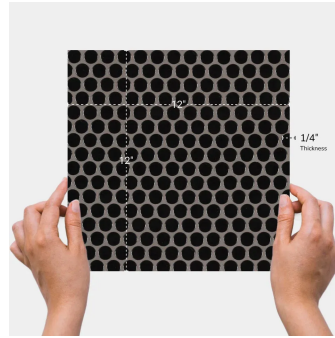

Black Penny Round Polished Porcelain Mosaic

[View Product](#)

SKU	ATORBBLGCA
Item size	12x12 inch
Chip size	0.75 inch
Mounting type	Mesh Mounted
Priced By	sheet
Pieces Per Box	15
Weight	1.75
Shade Variation	V3 (moderate)
Recommended Grout 1	Laticrete Permacolor

Material	Porcelain
Thickness	1/4 inch
Tile Finish	Glossy
Coverage	1.000
Sold By	sheet
Sq Ft Per Box	15
Tile Use	Outdoors, Indoor Walls, Light traffic floors, High traffic floors, Shower Walls, Shower Floor, Steam Room, Swimming Pool, Heat areas up to 150F, Commercial walls, Commercial Floors
Recommended thinset	Laticrete 254 Platinum
Country of Origin	Thailand