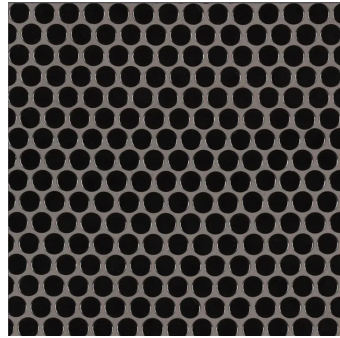

Black Penny Round Polished Porcelain Mosaic

[View Product](#)

SKU	ATORBBLGCA
Item size	12x12 inch
Chip size	0.75 inch
Mounting type	Mesh Mounted
Priced By	sheet
Pieces Per Box	15
Weight	1.75
Shade Variation	V3 (moderate)
Recommended Grout 1	Laticrete Permacolor

Material	Porcelain
Thickness	1/4 inch
Tile Finish	Glossy
Coverage	1.000
Sold By	sheet
Sq Ft Per Box	15
Tile Use	Outdoors, Indoor Walls, Light traffic floors, High traffic floors, Shower Walls, Shower Floor, Steam Room, Swimming Pool, Heat areas up to 150F, Commercial walls, Commercial Floors
Recommended thinset	Laticrete 254 Platinum
Country of Origin	Thailand