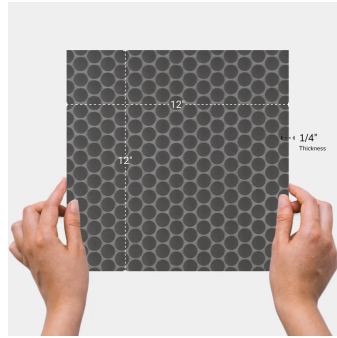

Black Penny Round Matte Porcelain Mosaic

[View Product](#)

SKU	ATORBNERMCA
Item size	12x12 inch
Chip size	0.75 inch
Mounting type	Mesh Mounted
Priced By	sheet
Pieces Per Box	15
Weight	1.75
Shade Variation	V3 (moderate)
Recommended Grout 1	Laticrete Permacolor

Material	Porcelain
Thickness	1/4 inch
Tile Finish	Matte
Coverage	1.000
Sold By	sheet
Sq Ft Per Box	15
Tile Use	Outdoors, Indoor Walls, Light traffic floors, High traffic floors, Shower Walls, Shower Floor, Steam Room, Swimming Pool, Heat areas up to 150F, Commercial walls, Commercial Floors
Recommended thinset	Laticrete 254 Platinum
Country of Origin	Thailand