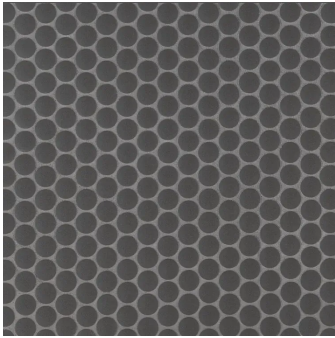

Black Penny Round Matte Porcelain Mosaic

[View Product](#)

SKU	ATORBNERMCA
Item size	12x12 inch
Chip size	0.75 inch
Mounting type	Mesh Mounted
Priced By	sheet
Pieces Per Box	15
Weight	1.75
Shade Variation	V3 (moderate)
Recommended Grout 1	Laticrete Permacolor

Material	Porcelain
Thickness	1/4 inch
Tile Finish	Matte
Coverage	1.000
Sold By	sheet
Sq Ft Per Box	15
Tile Use	Outdoors, Indoor Walls, Light traffic floors, High traffic floors, Shower Walls, Shower Floor, Steam Room, Swimming Pool, Heat areas up to 150F, Commercial walls, Commercial Floors
Recommended thinset	Laticrete 254 Platinum
Country of Origin	Thailand