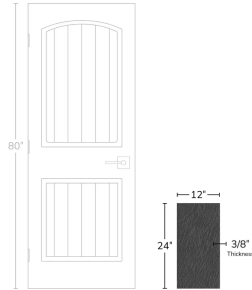

Black Limestone Look 12x24 Outdoor R11 Slip-Resistant Matte Porcelain Floor Tile

[View Product](#)

SKU	ATBLKEXT1224CA	Material	Porcelain
Item size	12x24 inch	Thickness	3/8 inch
Tile Finish	Matte	Mounting type	Loose
Coverage	1.94	Priced By	sf
Sold By	box	Pieces Per Box	8
Sq Ft Per Box	15.5	Tile Use	Outdoors, Indoor Walls, Light traffic floors, High traffic floors, Shower Walls, Shower Floor, Steam Room, Swimming Pool, Heat areas up to 150F, Commercial walls, Commercial Floors
Tile Edges	Rectified	Recommended thinset	Laticrete 254 Platinum
Recommended Grout 1	Laticrete Permacolor	Country of Origin	Italy