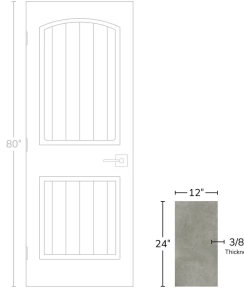

Gray Limestone Look 12x24 Matte Porcelain Wall and Floor Tile

[View Product](#)

SKU	ATGRYINT1224CA
Item size	12x24 inch
Tile Finish	Matte
Coverage	1.94
Sold By	box
Sq Ft Per Box	15.5
Tile Edges	Rectified
Recommended Grout 1	Laticrete Permacolor

Material	Porcelain
Thickness	3/8 inch
Mounting type	Loose
Priced By	sf
Pieces Per Box	8
Tile Use	Outdoors, Indoor Walls, Light traffic floors, High traffic floors, Shower Walls, Shower Floor, Steam Room, Swimming Pool, Heat areas up to 150F, Commercial walls
Recommended thinset	Laticrete 254 Platinum
Country of Origin	Italy