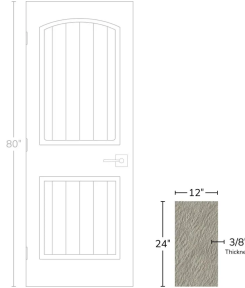

Gray Limestone Look 12x24 Outdoor R11 Slip-Resistant Matte Porcelain Floor Tile

[View Product](#)

SKU	ATGRYEXT1224CA
Item size	12x24 inch
Tile Finish	Matte
Coverage	1.94
Sold By	box
Sq Ft Per Box	15.5
Tile Edges	Rectified
Recommended Grout 1	Laticrete Permacolor

Material	Porcelain
Thickness	3/8 inch
Mounting type	Loose
Priced By	sf
Pieces Per Box	8
Tile Use	Outdoors, Indoor Walls, Light traffic floors, High traffic floors, Shower Walls, Shower Floor, Steam Room, Swimming Pool, Heat areas up to 150F, Commercial walls, Commercial Floors
Recommended thinset	Laticrete 254 Platinum
Country of Origin	Italy