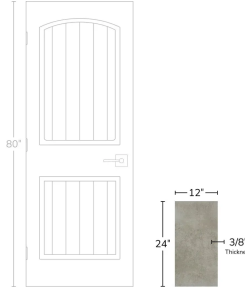

Light Beige Limestone Look 12x24 Matte Porcelain Wall and Floor Tile

[View Product](#)

SKU	ATTPEINT1224CA
Item size	12x24 inch
Tile Finish	Matte
Coverage	1.94
Sold By	box
Sq Ft Per Box	15.5
Tile Edges	Rectified
Recommended Grout 1	Laticrete Permacolor

Material	Porcelain
Thickness	3/8 inch
Mounting type	Loose
Priced By	sf
Pieces Per Box	8
Tile Use	Outdoors, Indoor Walls, Light traffic floors, High traffic floors, Shower Walls, Shower Floor, Steam Room, Swimming Pool, Heat areas up to 150F, Commercial walls
Recommended thinset	Laticrete 254 Platinum
Country of Origin	Italy