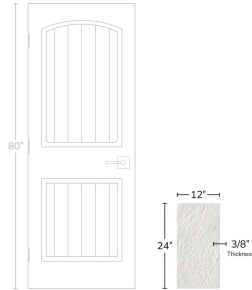

White Limestone Look 12x24 Outdoor R11 Slip-Resistant Matte Porcelain Floor Tile

[View Product](#)

SKU	ATWHTTEXT1224CA
Item size	12x24 inch
Tile Finish	Matte
Coverage	1.94
Sold By	box
Sq Ft Per Box	15.5
Tile Edges	Rectified
Recommended Grout 1	Laticrete Permacolor

Material	Porcelain
Thickness	3/8 inch
Mounting type	Loose
Priced By	sf
Pieces Per Box	8
Tile Use	Outdoors, Indoor Walls, Light traffic floors, High traffic floors, Shower Walls, Shower Floor, Steam Room, Swimming Pool, Heat areas up to 150F, Commercial walls, Commercial Floors
Recommended thinset	Laticrete 254 Platinum
Country of Origin	Italy