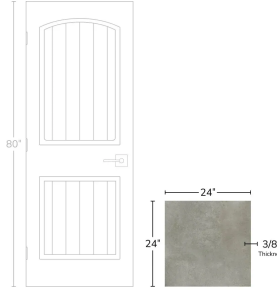

# Gray Limestone Look 24x24 Matte Porcelain Wall and Floor Tile

[View Product](#)

SKU	ATGRYINT2424CA
Item size	24x24 inch
Tile Finish	Matte
Coverage	3.88
Sold By	box
Sq Ft Per Box	11.63
Tile Edges	Rectified
Recommended Grout 1	Laticrete Permacolor

Material	Porcelain
Thickness	3/8 inch
Mounting type	Loose
Priced By	sf
Pieces Per Box	3
Tile Use	Outdoors, Indoor Walls, Light traffic floors, High traffic floors, Shower Walls, Shower Floor, Steam Room, Swimming Pool, Heat areas up to 150F, Commercial walls
Recommended thinset	Laticrete 254 Platinum
Country of Origin	Italy