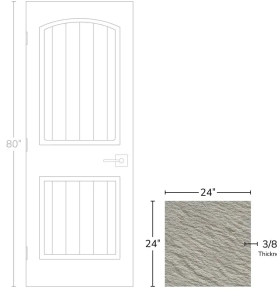

Gray Limestone Look 24x24 Outdoor R11 Slip-Resistant Matte Porcelain Floor Tile

[View Product](#)

SKU	ATGRYEXT2424CA
Item size	24x24 inch
Tile Finish	Matte
Coverage	3.88
Sold By	box
Sq Ft Per Box	11.63
Tile Edges	Rectified
Recommended Grout 1	Laticrete Permacolor

Material	Porcelain
Thickness	3/8 inch
Mounting type	Loose
Priced By	sf
Pieces Per Box	3
Tile Use	Outdoors, Indoor Walls, Light traffic floors, High traffic floors, Shower Walls, Shower Floor, Steam Room, Swimming Pool, Heat areas up to 150F, Commercial walls, Commercial Floors
Recommended thinset	Laticrete 254 Platinum
Country of Origin	Italy