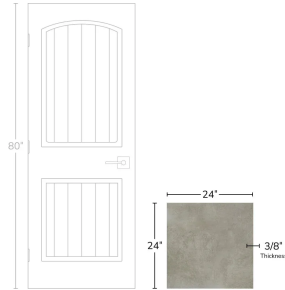

Light Beige Limestone Look 24x24 Matte Porcelain Wall and Floor Tile

[View Product](#)

SKU	ATTPEINT2424CA	Material	Porcelain
Item size	24x24 inch	Thickness	3/8 inch
Tile Finish	Matte	Mounting type	Loose
Coverage	3.88	Priced By	sf
Sold By	box	Pieces Per Box	3
Sq Ft Per Box	11.63	Tile Use	Outdoors, Indoor Walls, Light traffic floors, High traffic floors, Shower Walls, Shower Floor, Steam Room, Swimming Pool, Heat areas up to 150F, Commercial walls
Tile Edges	Rectified	Recommended thinset	Laticrete 254 Platinum
Recommended Grout 1	Laticrete Permacolor	Country of Origin	Italy