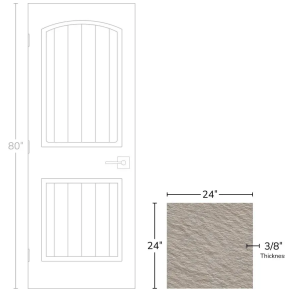

Light Beige Limestone Look 24x24 Outdoor R11 Slip-Resistant Matte Porcelain Floor Tile

[View Product](#)

SKU	ATTPEEXT2424CA	Material	Porcelain
Item size	24x24 inch	Thickness	3/8 inch
Tile Finish	Matte	Mounting type	Loose
Coverage	3.88	Priced By	sf
Sold By	box	Pieces Per Box	3
Sq Ft Per Box	11.63	Tile Use	Outdoors, Indoor Walls, Light traffic floors, High traffic floors, Shower Walls, Shower Floor, Steam Room, Swimming Pool, Heat areas up to 150F, Commercial walls, Commercial Floors
Tile Edges	Rectified	Recommended thinset	Laticrete 254 Platinum
Recommended Grout 1	Laticrete Permacolor	Country of Origin	Italy