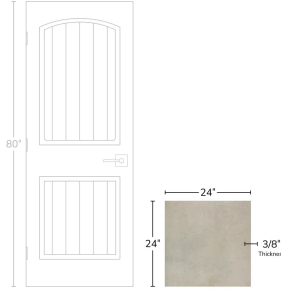

White Limestone Look 24x24 Matte Porcelain Wall and Floor Tile

[View Product](#)

SKU	ATWHTINT2424CA
Item size	24x24 inch
Tile Finish	Matte
Coverage	3.88
Sold By	box
Sq Ft Per Box	11.63
Tile Edges	Rectified
Recommended Grout 1	Laticrete Permacolor

Material	Porcelain
Thickness	3/8 inch
Mounting type	Loose
Priced By	sf
Pieces Per Box	3
Tile Use	Outdoors, Indoor Walls, Light traffic floors, High traffic floors, Shower Walls, Shower Floor, Steam Room, Swimming Pool, Heat areas up to 150F, Commercial walls
Recommended thinset	Laticrete 254 Platinum
Country of Origin	Italy