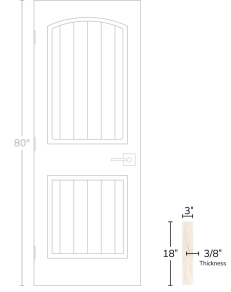

# White 3x18 Wood Look Matte Porcelain Tile

[View Product](#)

SKU	ATLIVB318CA
Item size	3x18 inch
Tile Finish	Matte
Coverage	0.37
Sold By	box
Sq Ft Per Box	9.69
Shade Variation	V2
Recommended Grout 1	Laticrete Permacolor

Material	Porcelain
Thickness	3/8 inch
Mounting type	Loose
Priced By	sf
Pieces Per Box	26
Tile Use	Outdoors, Indoor Walls, Light traffic floors, High traffic floors, Shower Walls, Shower Floor, Steam Room, Swimming Pool, Heat areas up to 150F, Commercial walls
Recommended thinset	Laticrete 254 Platinum
Country of Origin	Italy