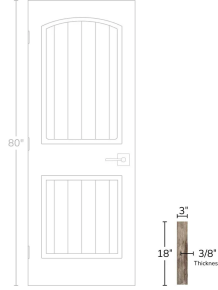

Ash Gray 3x18 Wood Look Matte Porcelain Tile

[View Product](#)

SKU	ATLIVC318CA	Material	Porcelain
Item size	3x18 inch	Thickness	3/8 inch
Tile Finish	Matte	Mounting type	Loose
Coverage	0.37	Priced By	sf
Sold By	box	Pieces Per Box	26
Sq Ft Per Box	9.69	Tile Use	Outdoors, Indoor Walls, Light traffic floors, High traffic floors, Shower Walls, Shower Floor, Steam Room, Swimming Pool, Heat areas up to 150F, Commercial walls
Shade Variation	V2	Recommended thinset	Laticrete 254 Platinum
Recommended Grout 1	Laticrete Permacolor	Country of Origin	Italy