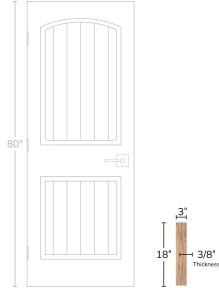

Warm Brown 3x18 Wood Look Matte Porcelain Tile

[View Product](#)

SKU	ATLIVMAR318CA	Material	Porcelain
Item size	3x18 inch	Thickness	3/8 inch
Tile Finish	Matte	Mounting type	Loose
Coverage	0.37	Priced By	sf
Sold By	box	Pieces Per Box	26
Sq Ft Per Box	9.69	Tile Use	Outdoors, Indoor Walls, Light traffic floors, High traffic floors, Shower Walls, Shower Floor, Steam Room, Swimming Pool, Heat areas up to 150F, Commercial walls
Shade Variation	V2	Recommended thinset	Laticrete 254 Platinum
Recommended Grout 1	Laticrete Permacolor	Country of Origin	Italy