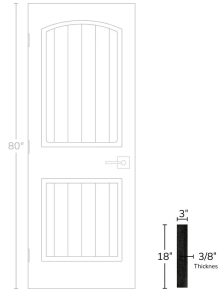

Black 3x18 Wood Look Matte Porcelain Tile

[View Product](#)

SKU	ATLIVNER318CA	Material	Porcelain
Item size	3x18 inch	Thickness	3/8 inch
Tile Finish	Matte	Mounting type	Loose
Coverage	0.37	Priced By	sf
Sold By	box	Pieces Per Box	26
Sq Ft Per Box	9.69	Tile Use	Outdoors, Indoor Walls, Light traffic floors, High traffic floors, Shower Walls, Shower Floor, Steam Room, Swimming Pool, Heat areas up to 150F, Commercial walls
Shade Variation	V2	Recommended thinset	Laticrete 254 Platinum
Recommended Grout 1	Laticrete Permacolor	Country of Origin	Italy