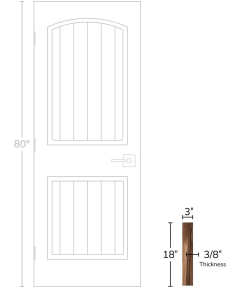

# Walnut Brown 3x18 Wood Look Matte Porcelain Tile

[View Product](#)

|                     |                      |
|---------------------|----------------------|
| SKU                 | ATLIVN318CA          |
| Item size           | 3x18 inch            |
| Tile Finish         | Matte                |
| Coverage            | 0.37                 |
| Sold By             | box                  |
| Sq Ft Per Box       | 9.69                 |
| Shade Variation     | V2                   |
| Recommended Grout 1 | Laticrete Permacolor |

|                     |   |
|---------------------|---|
| Material            | Porcelain   |
| Thickness           | 3/8 inch  |
| Mounting type       | Loose   |
| Priced By           | sf  |
| Pieces Per Box      | 26  |
| Tile Use            | Outdoors, Indoor Walls, Light traffic floors, High traffic floors, Shower Walls, Shower Floor, Steam Room, Swimming Pool, Heat areas up to 150F, Commercial walls |
| Recommended thinset | Laticrete 254 Platinum  |
| Country of Origin   | Italy   |