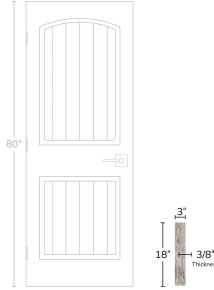

Light Gray 3x18 Wood Look Matte Porcelain Tile

[View Product](#)

SKU	ATLIVTOR318CA
Item size	3x18 inch
Tile Finish	Matte
Coverage	0.37
Sold By	box
Sq Ft Per Box	9.69
Shade Variation	V2
Recommended Grout 1	Laticrete Permacolor

Material	Porcelain
Thickness	3/8 inch
Mounting type	Loose
Priced By	sf
Pieces Per Box	26
Tile Use	Outdoors, Indoor Walls, Light traffic floors, High traffic floors, Shower Walls, Shower Floor, Steam Room, Swimming Pool, Heat areas up to 150F, Commercial walls
Recommended thinset	Laticrete 254 Platinum
Country of Origin	Italy