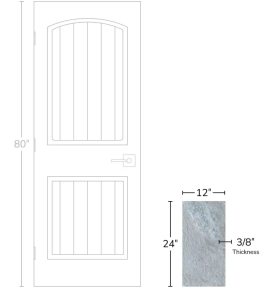

Blue Gray Slate Look 12x24 Matte Outdoor R11 Slip-Resistant Porcelain Wall and Floor Tile

[View Product](#)

SKU	AT1224SAGBLCA
Item size	12x24 inch
Tile Finish	Matte
Coverage	2
Sold By	box
Sq Ft Per Box	14
Shade Variation	V2
Recommended thinset	Laticrete 254 Platinum
Country of Origin	Spain

Material	Porcelain
Thickness	3/8 inch
Mounting type	Loose
Priced By	sf
Pieces Per Box	7
Tile Use	Outdoors, Indoor Walls, Light traffic floors, High traffic floors, Shower Walls, Shower Floor, Steam Room, Swimming Pool, Heat areas up to 150F, Commercial walls, Commercial Floors
Tile Edges	Rectified
Recommended Grout 1	Laticrete Permacolor