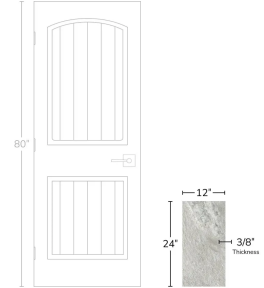

Light Gray Slate Look 12x24 Matte Outdoor R11 Slip-Resistant Porcelain Wall and Floor Tile

[View Product](#)

SKU	AT1224SAGGRCA
Item size	12x24 inch
Tile Finish	Matte
Coverage	2
Sold By	box
Sq Ft Per Box	14
Shade Variation	V2
Recommended thinset	Laticrete 254 Platinum
Country of Origin	Spain

Material	Porcelain
Thickness	3/8 inch
Mounting type	Loose
Priced By	sf
Pieces Per Box	7
Tile Use	Outdoors, Indoor Walls, Light traffic floors, High traffic floors, Shower Walls, Shower Floor, Steam Room, Swimming Pool, Heat areas up to 150F, Commercial walls, Commercial Floors
Tile Edges	Rectified
Recommended Grout 1	Laticrete Permacolor