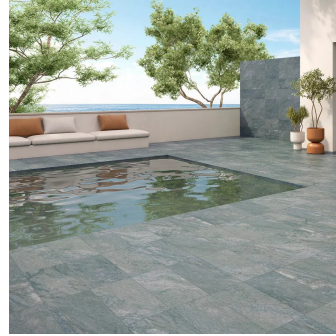

Blue Green Slate Look 12x24 Matte Outdoor R11 Slip-Resistant Porcelain Wall and Floor Tile

[View Product](#)

SKU	AT1224SAGOCCA
Item size	12x24 inch
Tile Finish	Matte
Coverage	2
Sold By	box
Sq Ft Per Box	14
Shade Variation	V2
Recommended thinset	Laticrete 254 Platinum
Country of Origin	Spain

Material	Porcelain
Thickness	3/8 inch
Mounting type	Loose
Priced By	sf
Pieces Per Box	7
Tile Use	Outdoors, Indoor Walls, Light traffic floors, High traffic floors, Shower Walls, Shower Floor, Steam Room, Swimming Pool, Heat areas up to 150F, Commercial walls, Commercial Floors
Tile Edges	Rectified
Recommended Grout 1	Laticrete Permacolor