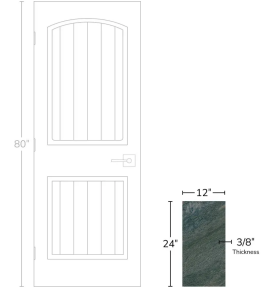

Blue Green Slate Look 12x24 Matte Outdoor R11 Slip-Resistant Porcelain Wall and Floor Tile

[View Product](#)

SKU	AT1224SAGOCCA
Item size	12x24 inch
Tile Finish	Matte
Coverage	2
Sold By	box
Sq Ft Per Box	14
Shade Variation	V2
Recommended thinset	Laticrete 254 Platinum
Country of Origin	Spain

Material	Porcelain
Thickness	3/8 inch
Mounting type	Loose
Priced By	sf
Pieces Per Box	7
Tile Use	Outdoors, Indoor Walls, Light traffic floors, High traffic floors, Shower Walls, Shower Floor, Steam Room, Swimming Pool, Heat areas up to 150F, Commercial walls, Commercial Floors
Tile Edges	Rectified
Recommended Grout 1	Laticrete Permacolor