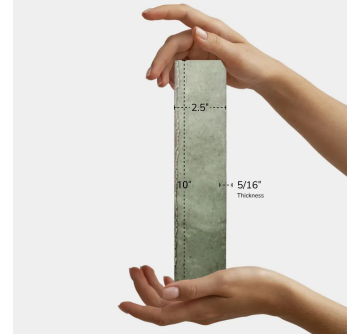

Sage Green Subway 2.5x10 Glossy Porcelain Wall Tile

[View Product](#)

SKU	ATTRB876MT
Item size	2.5x10 inch
Tile Finish	Glossy
Coverage	0.158
Sold By	box
Sq Ft Per Box	5.38
Shade Variation	V4 (substantial)
Recommended Grout 1	Laticrete Permacolor White

Material	Porcelain
Thickness	5/16 inch
Mounting type	Loose
Priced By	sf
Pieces Per Box	34
Tile Use	Outdoors, Indoor Walls, Shower Walls, Steam Room, Swimming Pool, Heat areas up to 150F, Commercial walls
Recommended thinset	Laticrete 254 Platinum
Country of Origin	Spain