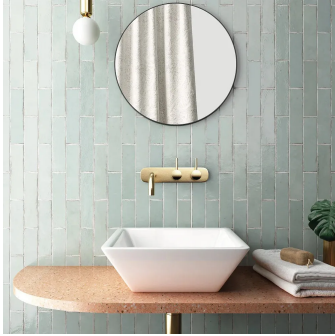

Mint Green Subway 2.5x10 Glossy Porcelain Wall Tile

[View Product](#)

SKU	ATTRB880MT
Item size	2.5x10 inch
Tile Finish	Glossy
Coverage	0.158
Sold By	box
Sq Ft Per Box	5.38
Shade Variation	V4 (substantial)
Recommended Grout 1	Laticrete Permacolor White

Material	Porcelain
Thickness	5/16 inch
Mounting type	Loose
Priced By	sf
Pieces Per Box	34
Tile Use	Outdoors, Indoor Walls, Shower Walls, Steam Room, Swimming Pool, Heat areas up to 150F, Commercial walls
Recommended thinset	Laticrete 254 Platinum
Country of Origin	Spain