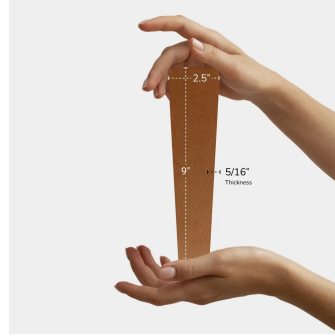

Terracotta Trapezoid 2.5x9 Matte Porcelain Wall and Floor Tile

[View Product](#)

SKU	ATBM454MT
Item size	2.5x9 inch
Tile Finish	Matte
Coverage	0.103
Sold By	box
Sq Ft Per Box	5.38
Shade Variation	V4 (substantial)
Recommended Grout 1	Laticrete Permacolor White

Material	Porcelain
Thickness	5/16 inch
Mounting type	Loose
Priced By	sf
Pieces Per Box	52
Tile Use	Outdoors, Indoor Walls, Light traffic floors, High traffic floors, Shower Walls, Shower Floor, Steam Room, Swimming Pool, Heat areas up to 150F, Commercial walls
Recommended thinset	Laticrete 254 Platinum
Country of Origin	Spain