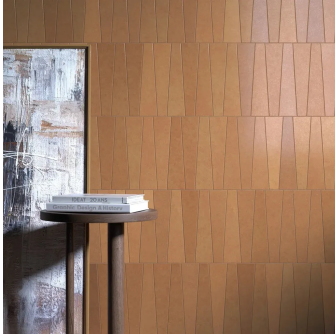

Terracotta Trapezoid 2.5x9 Matte Porcelain Wall and Floor Tile

[View Product](#)

SKU	ATBM454MT
Item size	2.5x9 inch
Tile Finish	Matte
Coverage	0.103
Sold By	box
Sq Ft Per Box	5.38
Shade Variation	V4 (substantial)
Recommended Grout 1	Laticrete Permacolor White

Material	Porcelain
Thickness	5/16 inch
Mounting type	Loose
Priced By	sf
Pieces Per Box	52
Tile Use	Outdoors, Indoor Walls, Light traffic floors, High traffic floors, Shower Walls, Shower Floor, Steam Room, Swimming Pool, Heat areas up to 150F, Commercial walls
Recommended thinset	Laticrete 254 Platinum
Country of Origin	Spain