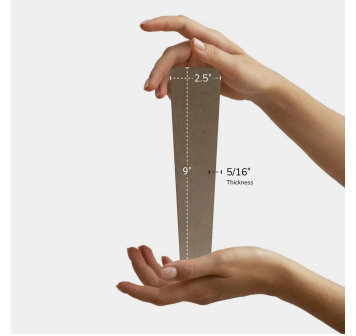

Warm Taupe Trapezoid 2.5x9 Matte Porcelain Wall and Floor Tile

[View Product](#)

SKU	ATBM458MT
Item size	2.5x9 inch
Tile Finish	Matte
Coverage	0.103
Sold By	box
Sq Ft Per Box	5.38
Shade Variation	V4 (substantial)
Recommended Grout 1	Laticrete Permacolor White

Material	Porcelain
Thickness	5/16 inch
Mounting type	Loose
Priced By	sf
Pieces Per Box	52
Tile Use	Outdoors, Indoor Walls, Light traffic floors, High traffic floors, Shower Walls, Shower Floor, Steam Room, Swimming Pool, Heat areas up to 150F, Commercial walls
Recommended thinset	Laticrete 254 Platinum
Country of Origin	Spain