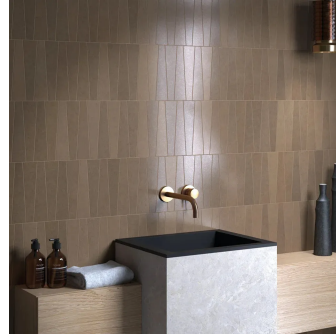

Warm Taupe Trapezoid 2.5x9 Matte Porcelain Wall and Floor Tile

[View Product](#)

SKU	ATBM458MT
Item size	2.5x9 inch
Tile Finish	Matte
Coverage	0.103
Sold By	box
Sq Ft Per Box	5.38
Shade Variation	V4 (substantial)
Recommended Grout 1	Laticrete Permacolor White

Material	Porcelain
Thickness	5/16 inch
Mounting type	Loose
Priced By	sf
Pieces Per Box	52
Tile Use	Outdoors, Indoor Walls, Light traffic floors, High traffic floors, Shower Walls, Shower Floor, Steam Room, Swimming Pool, Heat areas up to 150F, Commercial walls
Recommended thinset	Laticrete 254 Platinum
Country of Origin	Spain