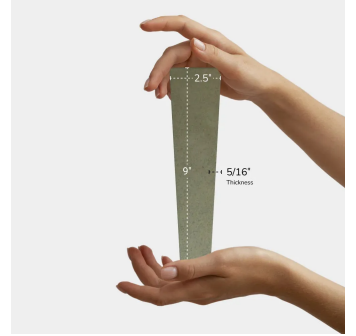

Olive Green Trapezoid 2.5x9 Matte Porcelain Wall and Floor Tile

[View Product](#)

SKU	ATBM451MT
Item size	2.5x9 inch
Tile Finish	Matte
Coverage	0.103
Sold By	box
Sq Ft Per Box	5.38
Shade Variation	V4 (substantial)
Recommended Grout 1	Laticrete Permacolor White

Material	Porcelain
Thickness	5/16 inch
Mounting type	Loose
Priced By	sf
Pieces Per Box	52
Tile Use	Outdoors, Indoor Walls, Light traffic floors, High traffic floors, Shower Walls, Shower Floor, Steam Room, Swimming Pool, Heat areas up to 150F, Commercial walls
Recommended thinset	Laticrete 254 Platinum
Country of Origin	Spain