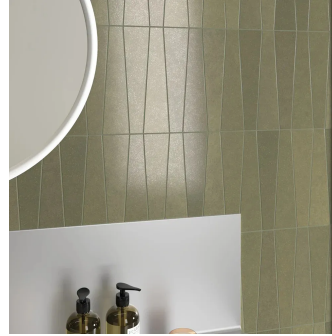

Olive Green Trapezoid 2.5x9 Matte Porcelain Wall and Floor Tile

[View Product](#)

SKU	ATBM451MT
Item size	2.5x9 inch
Tile Finish	Matte
Coverage	0.103
Sold By	box
Sq Ft Per Box	5.38
Shade Variation	V4 (substantial)
Recommended Grout 1	Laticrete Permacolor White

Material	Porcelain
Thickness	5/16 inch
Mounting type	Loose
Priced By	sf
Pieces Per Box	52
Tile Use	Outdoors, Indoor Walls, Light traffic floors, High traffic floors, Shower Walls, Shower Floor, Steam Room, Swimming Pool, Heat areas up to 150F, Commercial walls
Recommended thinset	Laticrete 254 Platinum
Country of Origin	Spain