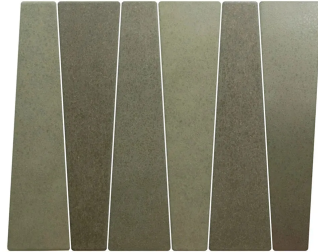

Olive Green Trapezoid 2.5x9 Matte Porcelain Wall and Floor Tile

[View Product](#)

SKU	ATBM451MT
Item size	2.5x9 inch
Tile Finish	Matte
Coverage	0.103
Sold By	box
Sq Ft Per Box	5.38
Shade Variation	V4 (substantial)
Recommended Grout 1	Laticrete Permacolor White

Material	Porcelain
Thickness	5/16 inch
Mounting type	Loose
Priced By	sf
Pieces Per Box	52
Tile Use	Outdoors, Indoor Walls, Light traffic floors, High traffic floors, Shower Walls, Shower Floor, Steam Room, Swimming Pool, Heat areas up to 150F, Commercial walls
Recommended thinset	Laticrete 254 Platinum
Country of Origin	Spain