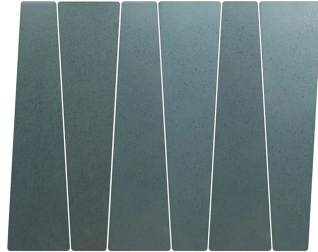

# Dusty Blue Trapezoid 2.5x9 Matte Porcelain Wall and Floor Tile

[View Product](#)

SKU	ATBM457MT
Item size	2.5x9 inch
Tile Finish	Matte
Coverage	0.103
Sold By	box
Sq Ft Per Box	5.38
Shade Variation	V4 (substantial)
Recommended Grout 1	Laticrete Permacolor White

Material	Porcelain
Thickness	5/16 inch
Mounting type	Loose
Priced By	sf
Pieces Per Box	52
Tile Use	Outdoors, Indoor Walls, Light traffic floors, High traffic floors, Shower Walls, Shower Floor, Steam Room, Swimming Pool, Heat areas up to 150F, Commercial walls
Recommended thinset	Laticrete 254 Platinum
Country of Origin	Spain