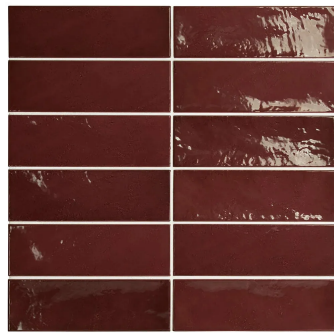

# Burgundy Glossy Ceramic Subway Wall Tile

[View Product](#)

SKU	AT445650MT
Item size	2.5x8 inch
Tile Finish	Glossy
Coverage	0.145
Sold By	box
Sq Ft Per Box	5.5
Tile Use	Indoor Walls, Light traffic floors, Shower Walls, Steam Room, Heat areas up to 150F, Commercial walls
Recommended thinset	Laticrete 254 Platinum
Country of Origin	Spain

Material	Ceramic
Thickness	5/16 inch
Mounting type	Loose
Priced By	sf
Pieces Per Box	38
Weight	2.6
Shade Variation	V2
Recommended Grout 1	Laticrete Permacolor White