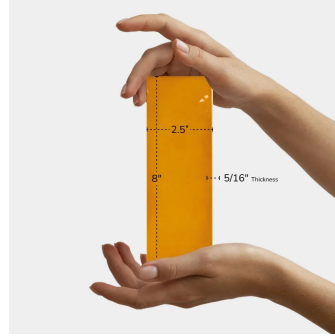

Saffron Gold Glossy Ceramic Subway Wall Tile

[View Product](#)

SKU	AT445632MT
Item size	2.5x8 inch
Tile Finish	Glossy
Coverage	0.145
Sold By	box
Sq Ft Per Box	5.5
Tile Use	Indoor Walls, Light traffic floors, Shower Walls, Steam Room, Heat areas up to 150F, Commercial walls
Recommended thinset	Laticrete 254 Platinum
Country of Origin	Spain

Material	Ceramic
Thickness	5/16 inch
Mounting type	Loose
Priced By	sf
Pieces Per Box	38
Weight	2.6
Shade Variation	V2
Recommended Grout 1	Laticrete Permacolor White