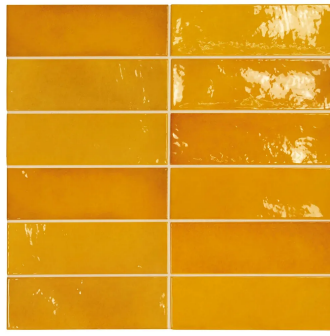

Saffron Gold Glossy Ceramic Subway Wall Tile

[View Product](#)

SKU	AT445632MT
Item size	2.5x8 inch
Tile Finish	Glossy
Coverage	0.145
Sold By	box
Sq Ft Per Box	5.5
Tile Use	Indoor Walls, Light traffic floors, Shower Walls, Steam Room, Heat areas up to 150F, Commercial walls
Recommended thinset	Laticrete 254 Platinum
Country of Origin	Spain

Material	Ceramic
Thickness	5/16 inch
Mounting type	Loose
Priced By	sf
Pieces Per Box	38
Weight	2.6
Shade Variation	V2
Recommended Grout 1	Laticrete Permacolor White