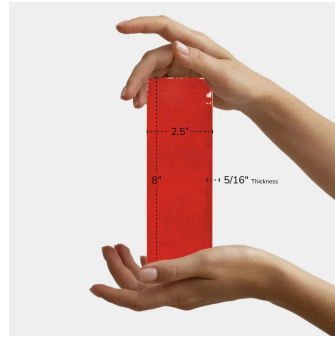

Red Glossy Ceramic Subway Wall Tile

[View Product](#)

SKU	AT445633MT
Item size	2.5x8 inch
Tile Finish	Glossy
Coverage	0.145
Sold By	box
Sq Ft Per Box	5.5
Tile Use	Indoor Walls, Light traffic floors, Shower Walls, Steam Room, Heat areas up to 150F, Commercial walls
Recommended thinset	Laticrete 254 Platinum
Country of Origin	Spain

Material	Ceramic
Thickness	5/16 inch
Mounting type	Loose
Priced By	sf
Pieces Per Box	38
Weight	2.6
Shade Variation	V2
Recommended Grout 1	Laticrete Permacolor White