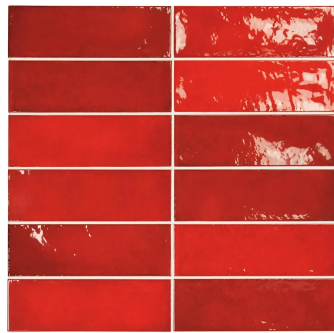

Red Glossy Ceramic Subway Wall Tile

[View Product](#)

SKU	AT445633MT
Item size	2.5x8 inch
Tile Finish	Glossy
Coverage	0.145
Sold By	box
Sq Ft Per Box	5.5
Tile Use	Indoor Walls, Light traffic floors, Shower Walls, Steam Room, Heat areas up to 150F, Commercial walls
Recommended thinset	Laticrete 254 Platinum
Country of Origin	Spain

Material	Ceramic
Thickness	5/16 inch
Mounting type	Loose
Priced By	sf
Pieces Per Box	38
Weight	2.6
Shade Variation	V2
Recommended Grout 1	Laticrete Permacolor White