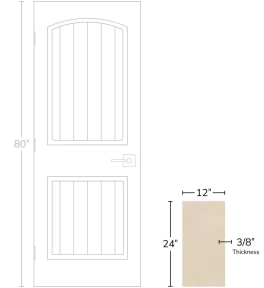

# Cream 12x24 Matte Porcelain Wall and Floor Tile

[View Product](#)

SKU	AT1224LCRMCA
Item size	12x24 inch
Tile Finish	Matte
Priced By	sf
Pieces Per Box	7
Weight	4.056
Shade Variation	V2
Recommended thinset	Laticrete 254 Platinum
Country of Origin	Italy

Material	Porcelain
Thickness	3/8 inch
Coverage	1.937
Sold By	box
Sq Ft Per Box	13.56
Tile Use	Outdoors, Indoor Walls, Light traffic floors, High traffic floors, Shower Walls, Shower Floor, Steam Room, Swimming Pool, Heat areas up to 150F, Commercial walls, Commercial Floors
Tile Edges	Rectified
Recommended Grout 1	Laticrete Permacolor White