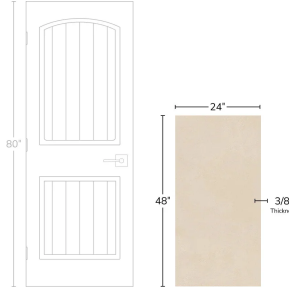

Cream 24x48 Matte Porcelain Wall and Floor Tile

[View Product](#)

SKU	AT2448LCRMCA
Item size	24x48 inch
Tile Finish	Matte
Priced By	sf
Pieces Per Box	2
Weight	4.258
Shade Variation	V2
Recommended thinset	Laticrete 254 Platinum
Country of Origin	Italy

Material	Porcelain
Thickness	3/8 inch
Coverage	7.750
Sold By	box
Sq Ft Per Box	15.5
Tile Use	Outdoors, Indoor Walls, Light traffic floors, High traffic floors, Shower Walls, Shower Floor, Steam Room, Swimming Pool, Heat areas up to 150F, Commercial walls, Commercial Floors
Tile Edges	Rectified
Recommended Grout 1	Laticrete Permacolor White