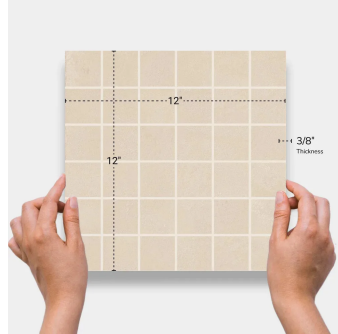

Cream 2x2 Matte Porcelain Wall and Floor Mosaic Tile

[View Product](#)

SKU	AT22LCRMCA
Item size	12x12 inch
Tile Finish	Matte
Priced By	sheet
Pieces Per Box	10
Weight	3.633
Shade Variation	V2
Recommended thinset	Laticrete 254 Platinum
Country of Origin	Italy

Material	Porcelain
Thickness	3/8 inch
Coverage	0.969
Sold By	box
Sq Ft Per Box	9.69
Tile Use	Outdoors, Indoor Walls, Light traffic floors, High traffic floors, Shower Walls, Shower Floor, Steam Room, Swimming Pool, Heat areas up to 150F, Commercial walls, Commercial Floors
Tile Edges	Rectified
Recommended Grout 1	Laticrete Permacolor White