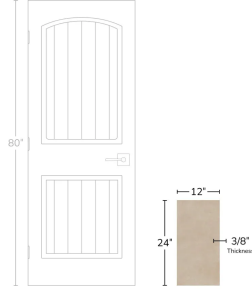

Sand 12x24 Matte Porcelain Wall and Floor Tile

[View Product](#)

SKU	AT1224LSNDCA
Item size	12x24 inch
Tile Finish	Matte
Priced By	sf
Pieces Per Box	7
Weight	4.056
Shade Variation	V2
Recommended thinset	Laticrete 254 Platinum
Country of Origin	Italy

Material	Porcelain
Thickness	3/8 inch
Coverage	1.937
Sold By	box
Sq Ft Per Box	13.56
Tile Use	Outdoors, Indoor Walls, Light traffic floors, High traffic floors, Shower Walls, Shower Floor, Steam Room, Swimming Pool, Heat areas up to 150F, Commercial walls, Commercial Floors
Tile Edges	Rectified
Recommended Grout 1	Laticrete Permacolor White