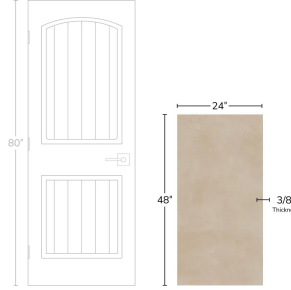

Sand 24x48 Matte Porcelain Wall and Floor Tile

[View Product](#)

SKU	AT2448LSNDCA
Item size	24x48 inch
Tile Finish	Matte
Priced By	sf
Pieces Per Box	2
Weight	4.258
Shade Variation	V2
Recommended thinset	Laticrete 254 Platinum
Country of Origin	Italy

Material	Porcelain
Thickness	3/8 inch
Coverage	7.750
Sold By	box
Sq Ft Per Box	15.5
Tile Use	Outdoors, Indoor Walls, Light traffic floors, High traffic floors, Shower Walls, Shower Floor, Steam Room, Swimming Pool, Heat areas up to 150F, Commercial walls, Commercial Floors
Tile Edges	Rectified
Recommended Grout 1	Laticrete Permacolor White