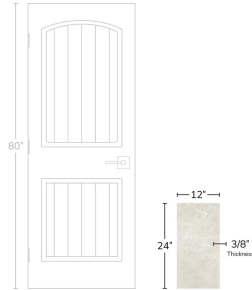

Clear 12x24 Concrete Look Porcelain Wall and Floor Tile

[View Product](#)

SKU	AT1224CCRSP
Item size	12x24 inch
Tile Finish	Matte
Priced By	sf
Pieces Per Box	7
Tile Use	Outdoors, Indoor Walls, Light traffic floors, High traffic floors, Shower Walls, Shower Floor, Steam Room, Swimming Pool, Heat areas up to 150F, Commercial walls, Commercial Floors
Tile Edges	Rectified

Material	Porcelain
Thickness	3/8 inch
Coverage	1.938
Sold By	box
Sq Ft Per Box	13.563
Shade Variation	V2 (slight)
Country of Origin	Italy