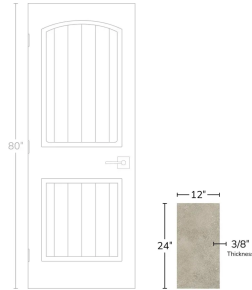

# Fusion 12x24 Concrete Look Porcelain Wall and Floor Tile

[View Product](#)

SKU	AT1224FCRSP
Item size	12x24 inch
Tile Finish	Matte
Priced By	sf
Pieces Per Box	7
Tile Use	Outdoors, Indoor Walls, Light traffic floors, High traffic floors, Shower Walls, Shower Floor, Steam Room, Swimming Pool, Heat areas up to 150F, Commercial walls, Commercial Floors
Tile Edges	Rectified

Material	Porcelain
Thickness	3/8 inch
Coverage	1.938
Sold By	box
Sq Ft Per Box	13.563
Shade Variation	V2 (slight)
Country of Origin	Italy